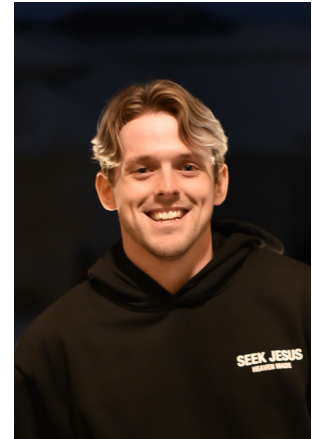

# Reese McDowell

## PROFILE

GENDER: MALE

HEIGHT : 6FT 0IN

WAIST : 33

INSEAM : 33

NECK SIZE : 16 1/2

SHOE SIZE : 11.5

HAIR COLOR : LIGHT BROWN

EYE COLOR : BLUE